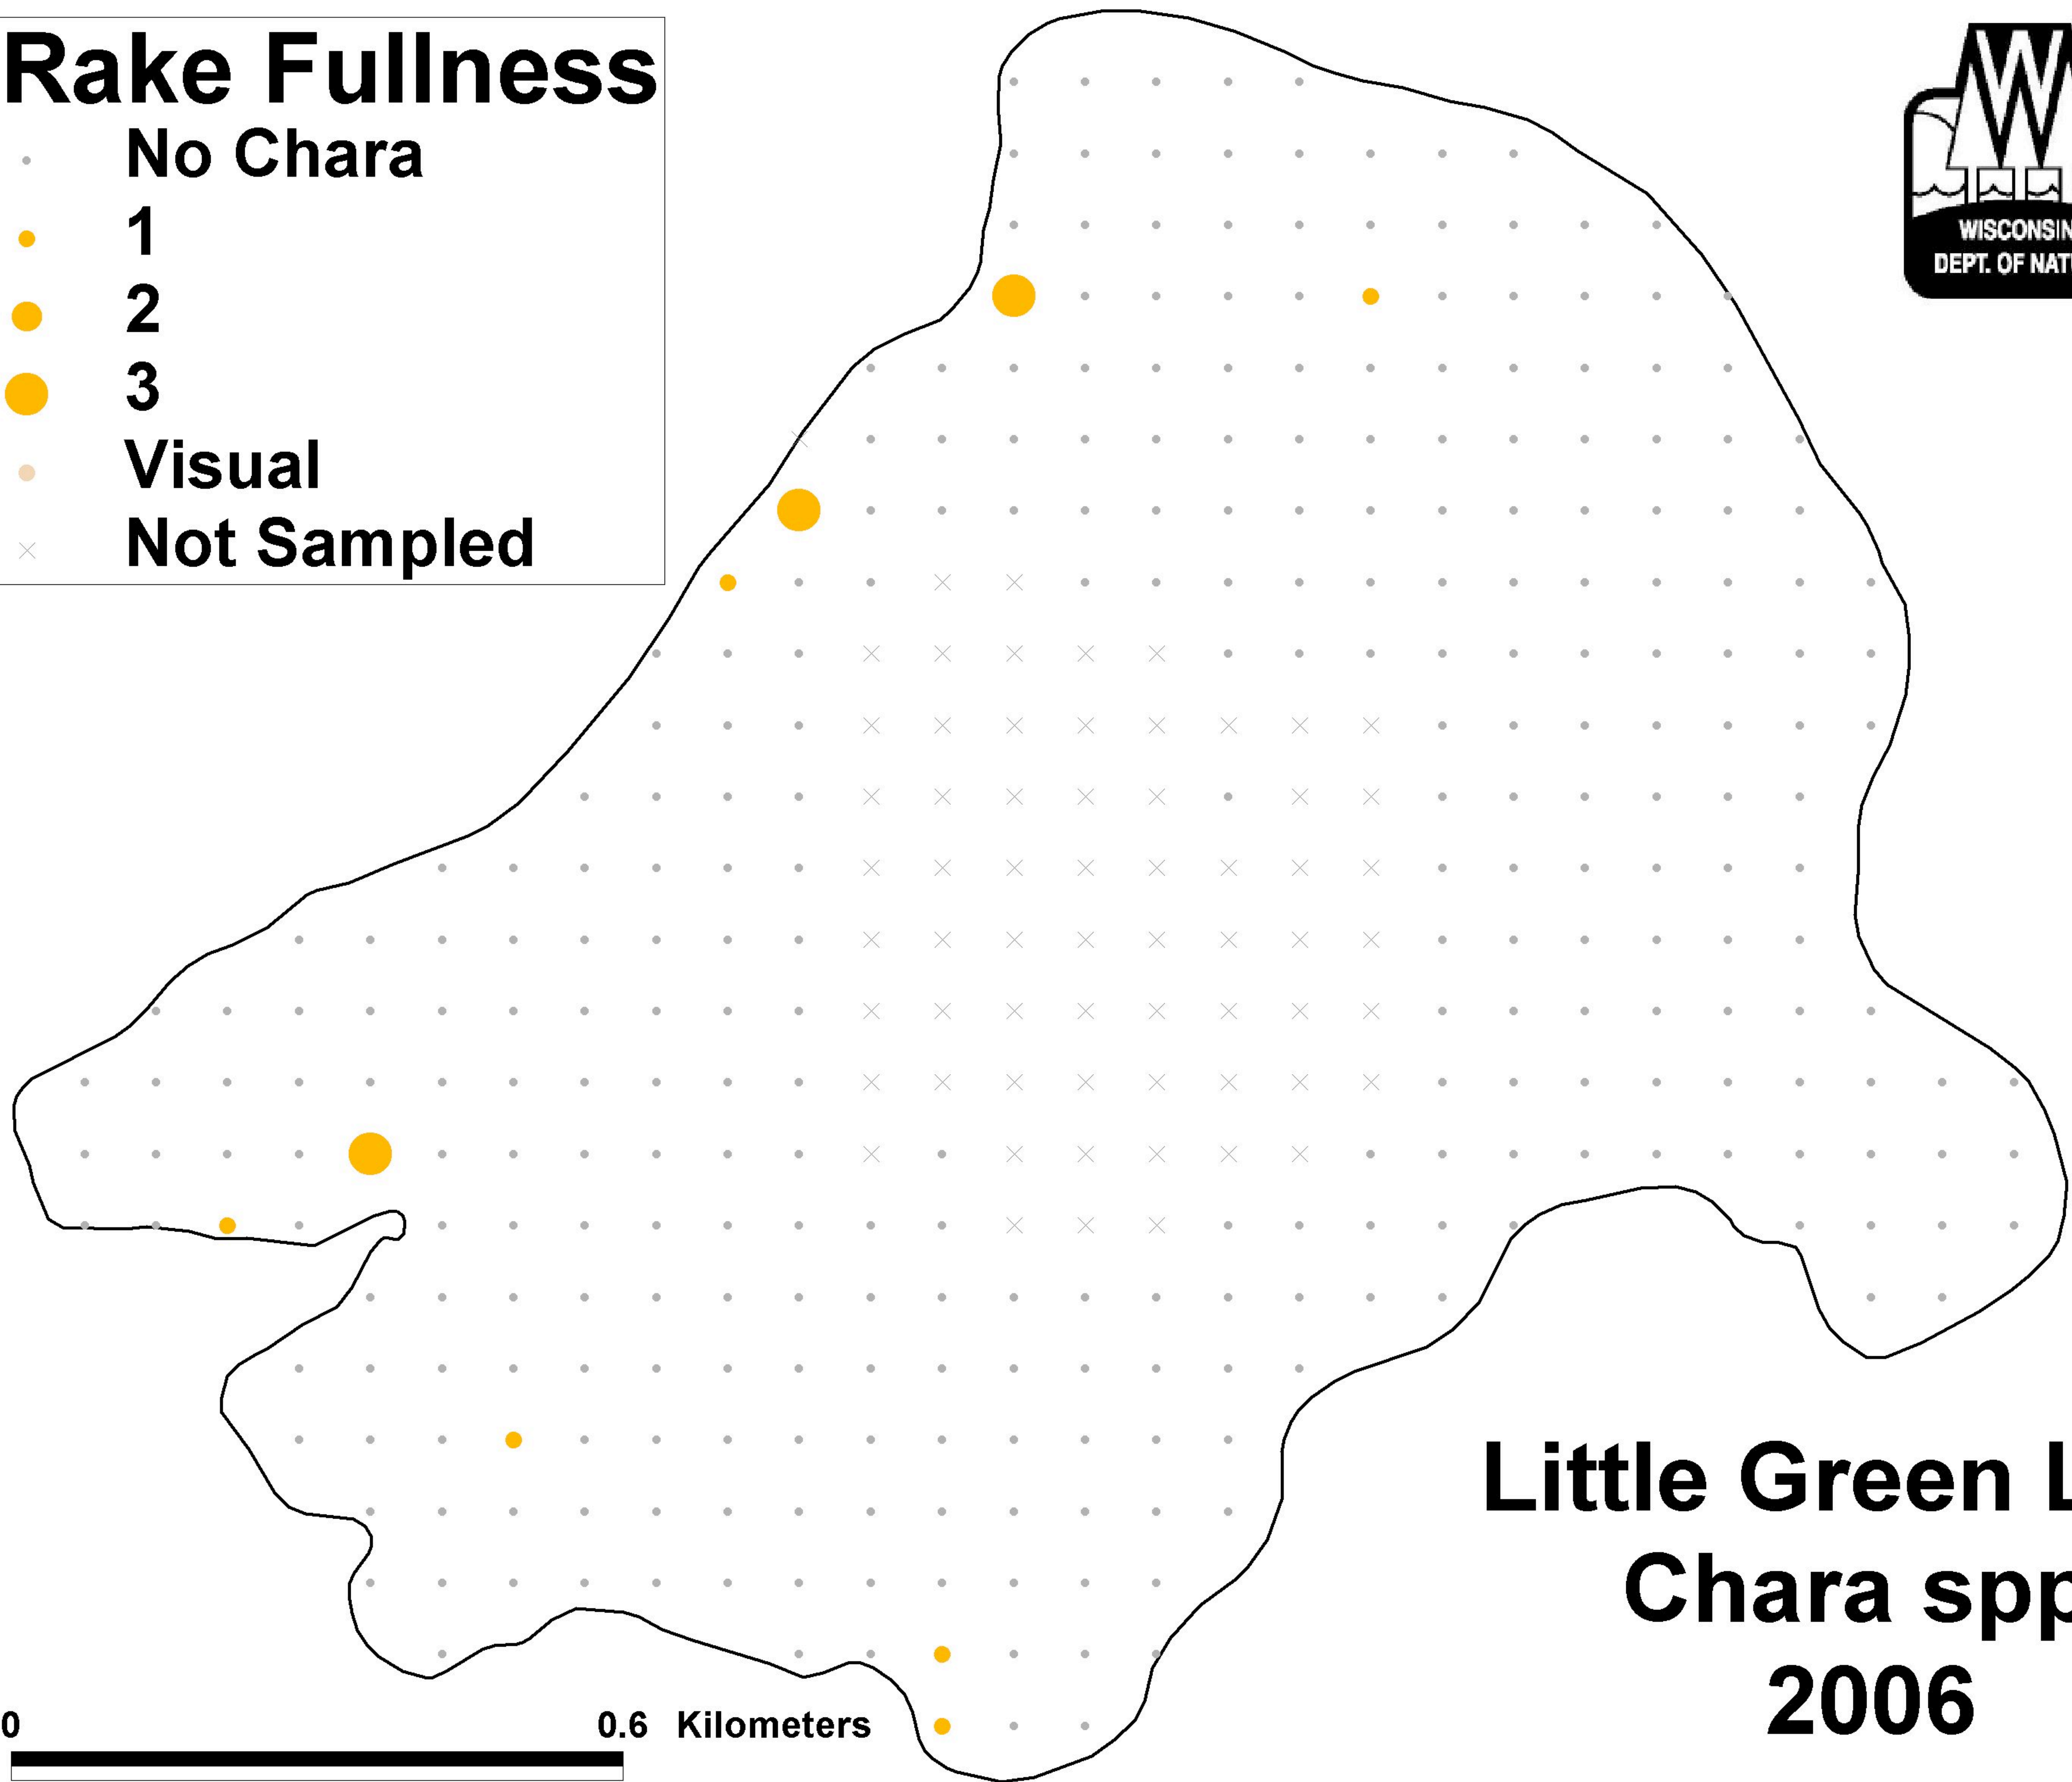

Rake Fullness

- No Chara
- 1
- 2
- 3
- Visual
- × Not Sampled

**Little Green Lake
Chara spp.
2006**